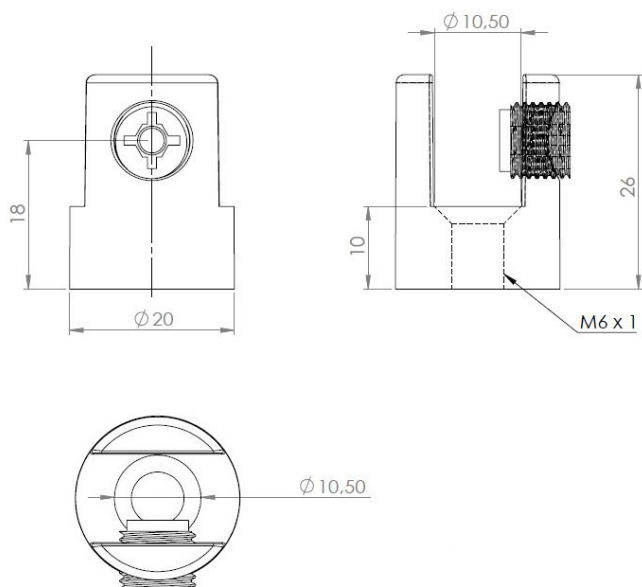

PRODUCT SHEET

Description:

Shelf Support $\varnothing 20 \times 26$ mm, F/6-10mm Glass, Black Finish, W/ Metric Screw, Hole M6

Item number:

22.02.226-4

Units	Box	Carton	HS Code	Barcode
Pcs.	1	500	8302420090	
				5704866510141